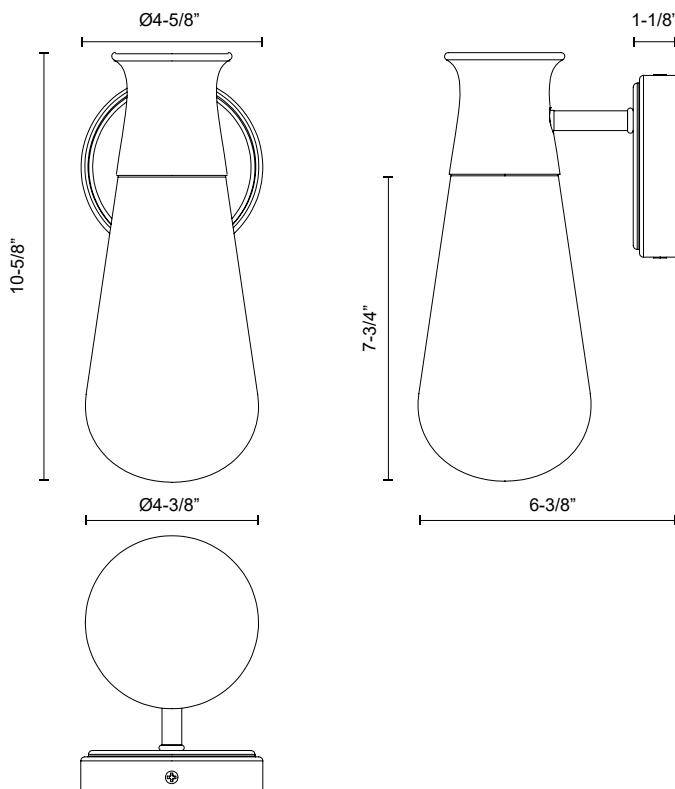

alora mood

P. 1.855.855.8926

CANADA: 19054 28TH Avenue Surrey - BC V3Z 6M3

USA: 3035 E. Lone Mountain Rd - Las Vegas, NV, 89081

MARCEL EW464001

FIXTURE DIMENSIONS	W4-5/8" x H10-5/8" x E6-3/8"
GLASS DETAILS	Clear Bubble Glass
HEIGHT FROM CENTER	7-7/8"
EXTENSION	6-3/8"
LAMP TYPE	E26
MAX WATTAGE	60W
BULB QTY	1
BULBS INCLUDED	No
VOLTAGE	120V
MATERIAL	Aluminum
INSTALL OPTIONS	Up or Down
LOCATION	Wet
CANOPY DIMENSIONS	D4-5/8" x E1-1/8"
PAINT FINISH	BK02

[D - Diameter, L - Length, W - Width, H - Height, E - Extension]

AVAILABLE FINISHES:

EW464001BKCB

Clear Bubble
Glass/Textured
Black

*For complete warranty terms, please visit: www.aloralighting.com/warranty

WWW.ALORAMOOD.COM

© 2023 KUZCO LIGHTING. ALL RIGHTS RESERVED.